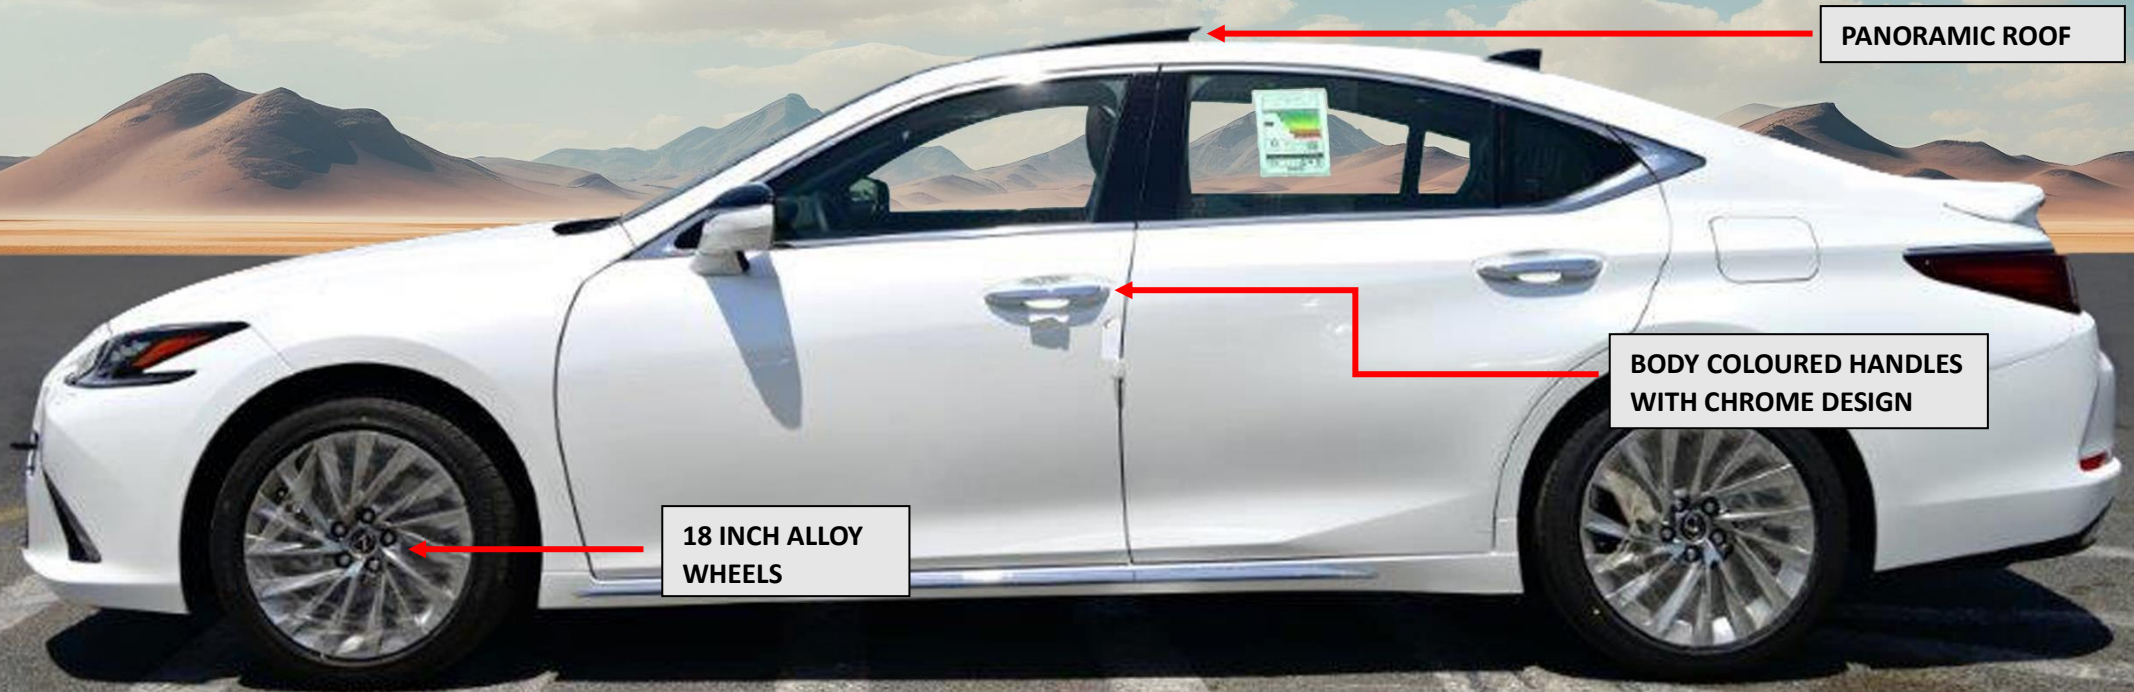

# SAHARA MOTORS GROUP

PANORAMIC ROOF

BODY COLOURED HANDLES  
WITH CHROME DESIGN

18 INCH ALLOY  
WHEELS